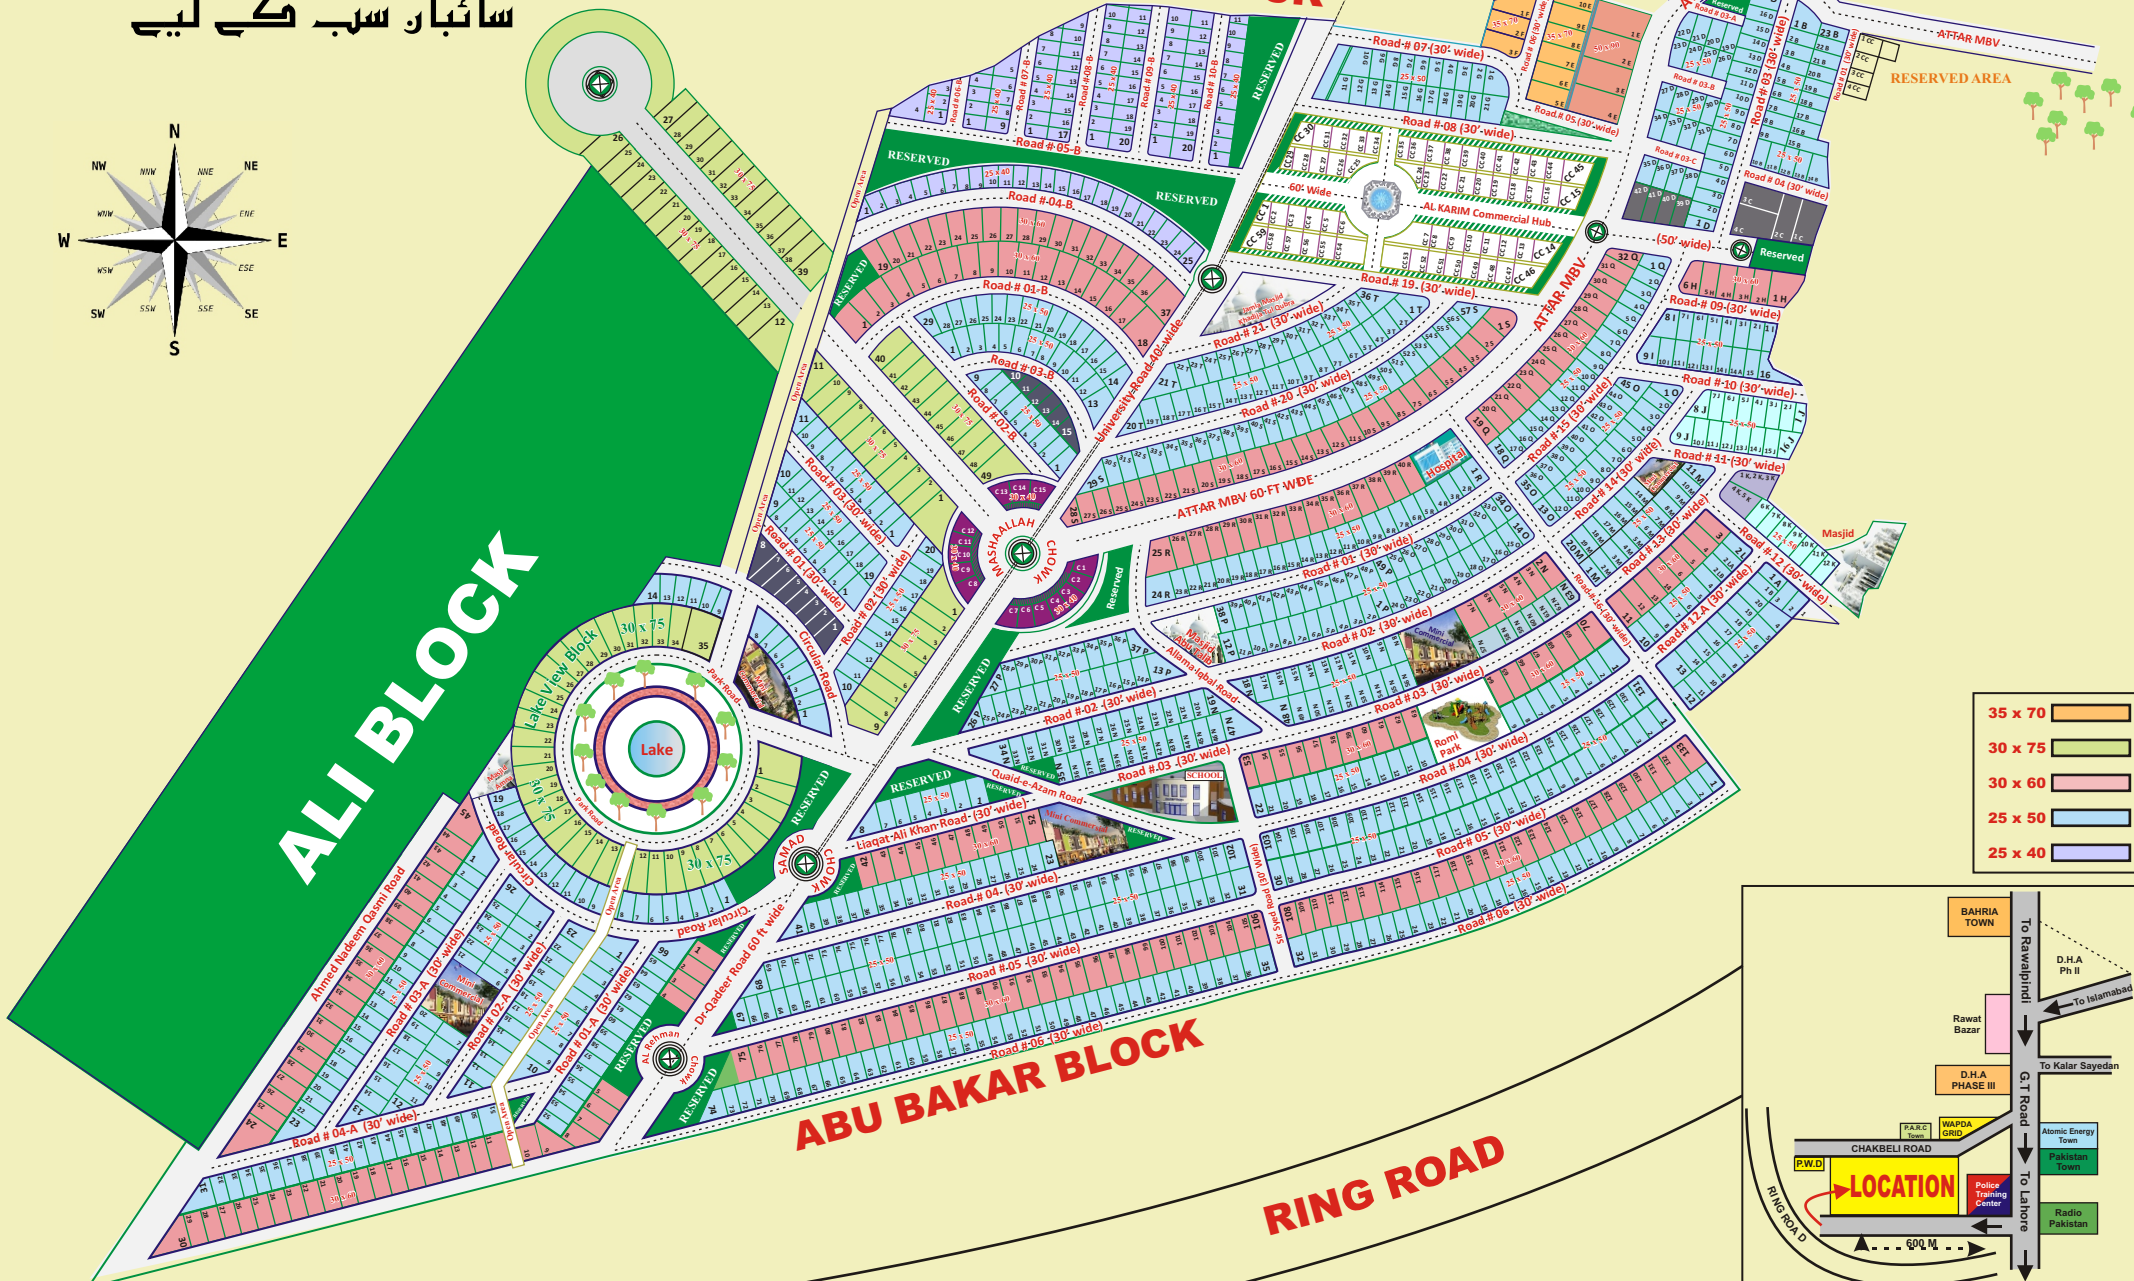

NEW RAWAL GARDENS

Shelter for Everyone

سائبان سب کے لیے

UNIVERSITY

ALI BLOCK

ABU BAKAR BLOCK

RING ROAD

ALI BLOCK

35 x 70	Orange
30 x 75	Light Green
30 x 60	Pink
25 x 50	Light Blue
25 x 40	Purple

DISCLAIMER: All plans, information and specifications contained herein are subject to changes and /or amendment as required by the relevant authorities or project planners and can not form part of an offer or contract. While every reasonable care has been taken in providing this information, the developer or its agent cannot be held responsible for any inaccuracies. All illustrations are artist's impression only.